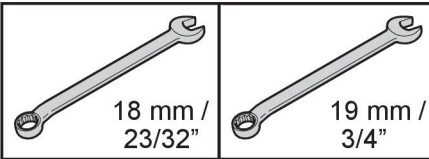

Assembly instruction

0446 124 001 GB 20201110

40 Nm ±4 Nm /
354 in. lb ±35.4 in. lb

1

10 Nm ±1 Nm /
88.5 in. lb ±8.5 in. lb

13 mm /
1/2"

2

10 Nm ±1 Nm /
88.5 in. lb ±8.5 in. lb

13 mm /
1/2"