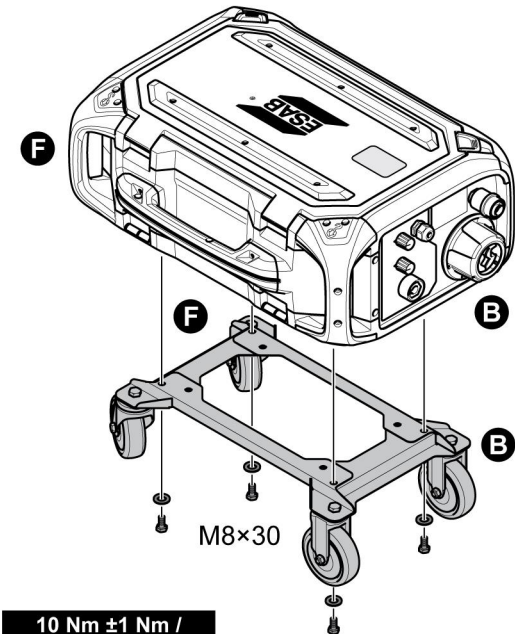

Assembly instruction

0446 124 001 GB 20201110

40 Nm ±4 Nm /
354 in. lb ±35.4 in. lb

1

10 Nm ±1 Nm /
88.5 in. lb ±8.5 in. lb

13 mm /
1/2"

2

10 Nm ±1 Nm /
88.5 in. lb ±8.5 in. lb

13 mm /
1/2"