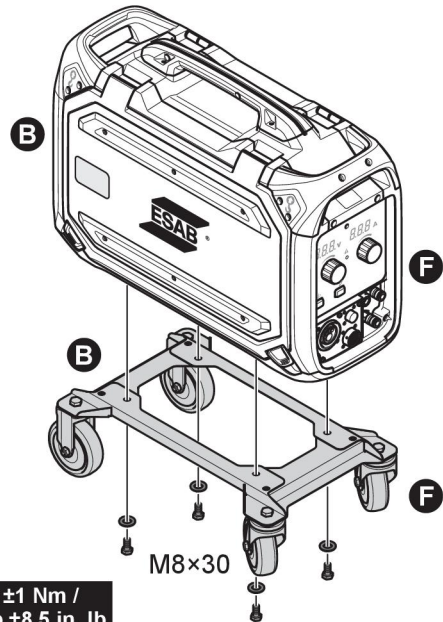

Assembly instruction

0446 124 001 GB 20201110

40 Nm ±4 Nm /
354 in. lb ±35.4 in. lb

1

10 Nm ±1 Nm /
88.5 in. lb ±8.5 in. lb

13 mm /
1/2"

2

10 Nm ±1 Nm /
88.5 in. lb ±8.5 in. lb

13 mm /
1/2"