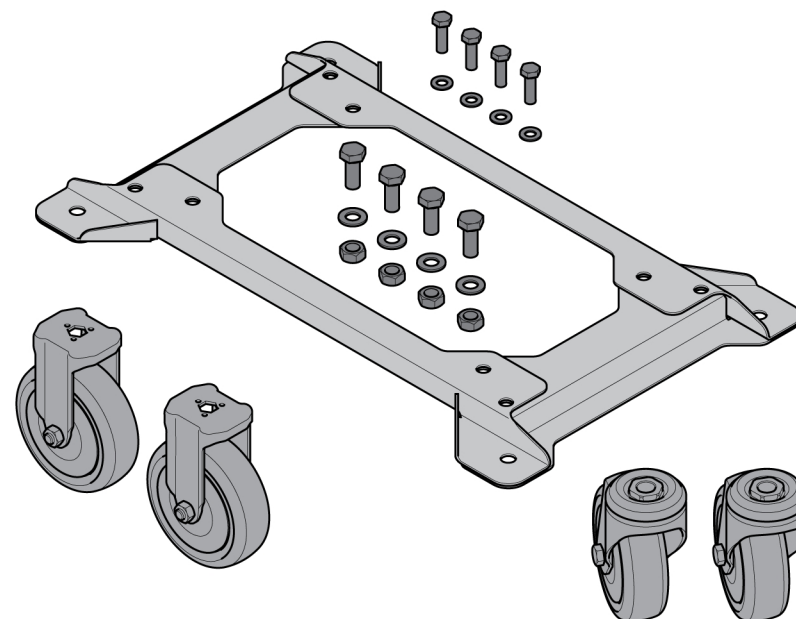

Rights reserved to alter specifications without notice.

**A WORLD OF PRODUCTS
AND SOLUTIONS.**

Wheel kit

0446 081 880

For contact information visit esab.com

ESAB AB, Lindholmsallén 9, Box 8004, 402 77 Gothenburg, Sweden, Phone +46 (0) 31 50 90 00

Assembly instruction

0446 124 001 GB 20201110