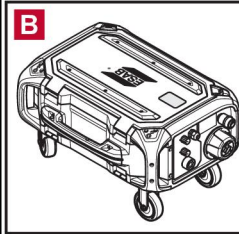

Assembly instruction

0446 124 001 GB 20201110

40 Nm ±4 Nm /
354 in. lb ±35.4 in. lb

1

10 Nm ±1 Nm /
88.5 in. lb ±8.5 in. lb

13 mm /
1/2"

2

10 Nm ±1 Nm /
88.5 in. lb ±8.5 in. lb